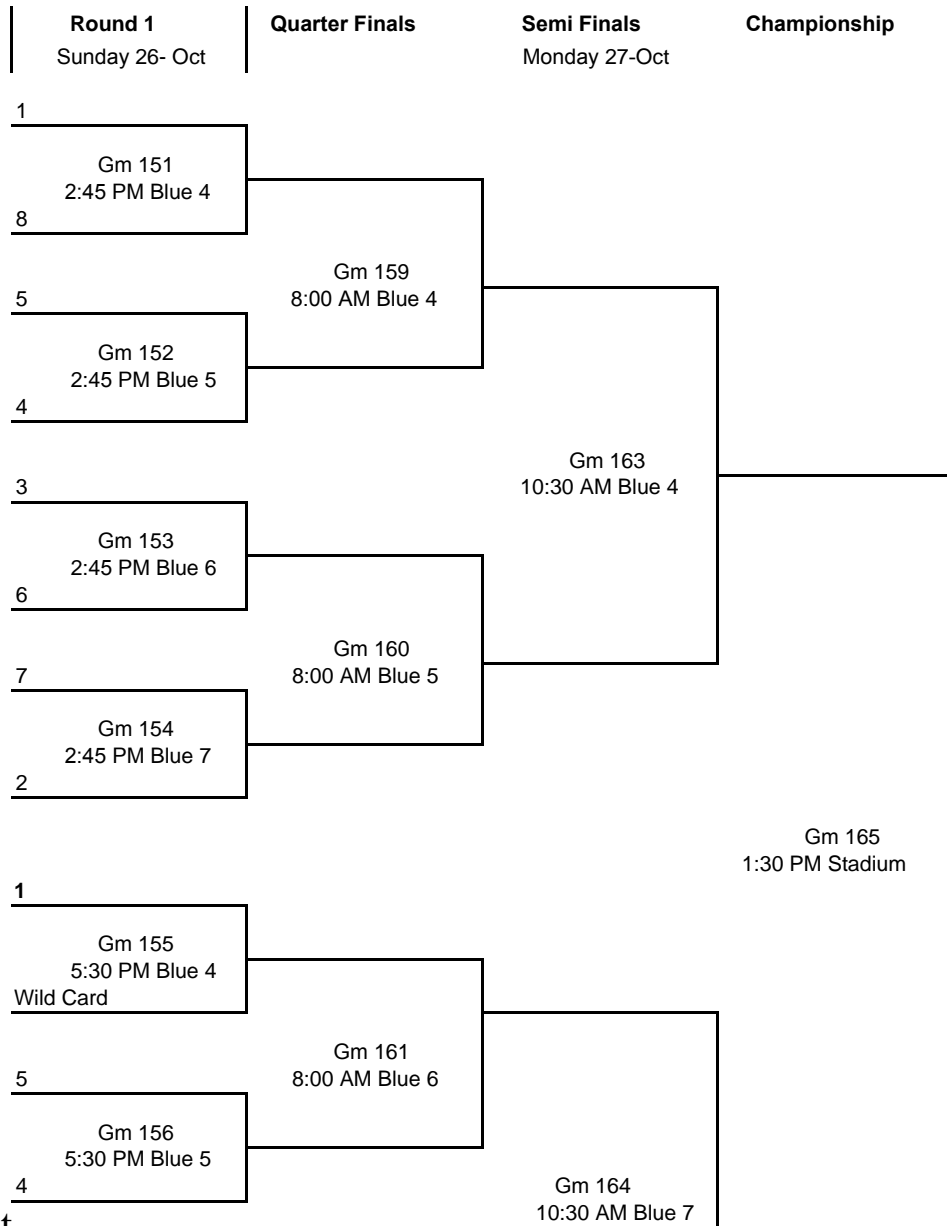

Monday, October 27, 2003

Gm #	Time	Visitor	Home	Field	Pool
159	8:00 AM	Game 151 Winner	vs Game 152 Winner	Blue 4	Quarter Final
160	8:00 AM	Game 153 Winner	vs Game 154 Winner	Blue 5	Quarter Final
161	8:00 AM	Game 155 Winner	vs Game 156 Winner	Blue 6	Quarter Final
162	8:00 AM	Game 157 Winner	vs Game 158 Winner	Blue 7	Quarter Final
163	10:30 AM	Game 159 Winner	vs Game 160 Winner	Blue 4	Semi Final
164	10:30 AM	Game 161 Winner	vs Game 162 Winner	Blue 7	Semi Final
165	1:30 PM	Game 163 Winner	vs Game 164 Winner	Stadium	Champ

Upper Bracket
A-H Pool Winners
To Be Seeded 1-8

Lower Bracket
I-O Pool Winners
To Be Seeded 1-7
Plus Wild Card

**2003 WWBA
WORLD CHAMPIONS**